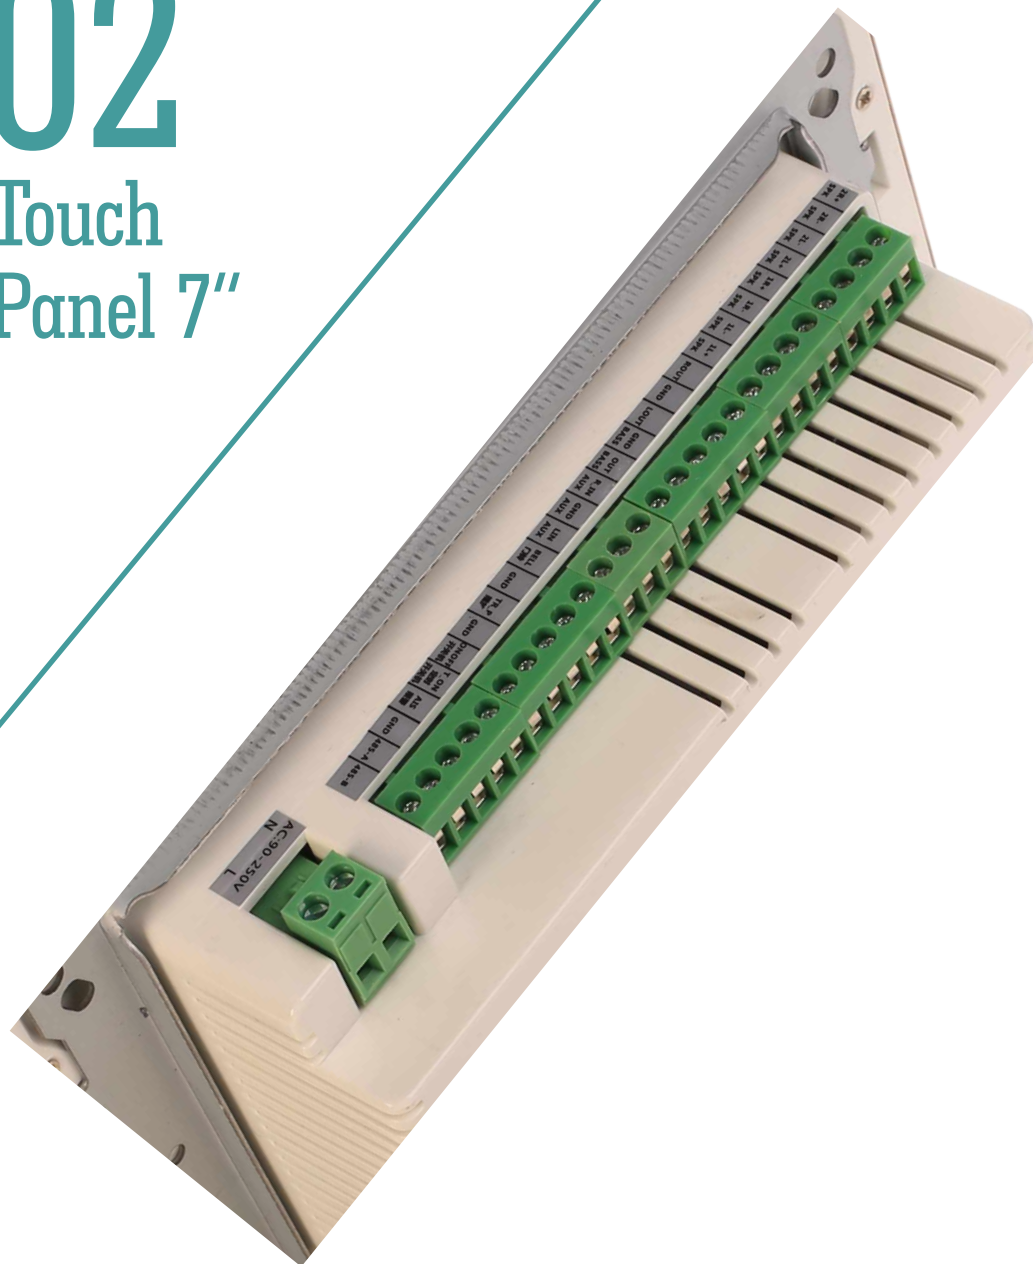

01 Touch Panel 7"

For a luxurious appearance and higher efficiency, the Smart Myer touch panels are designed in a way that they can be mounted on the wall and provide many facilities. You can install this touch panel to control all parts of your home through quick access. This device has an internal HiFi audio system to meet your need for a home audio system. It has an aux input/output (IO) and good internal amplifier to connect four speakers. Given the HDMI output, you can control and observe all parts of your home using a Smart Myer touch panel. This product can connect to the net through an RJ45 net cable or Wi-Fi, wirelessly. You can install radio or television apps on touch panel and use them without need to pay extra cost. The e-share can help you to play the audio files on your cellphone through the touch panel speakers and play the internal video files on your cellphone on its LCD screen or on TV by HDMI cable connection. You can use the internal memory of the device to save audio and video files. You can also set the Touch Panel to a digital photo frame at ideal time to review your memories. In case of need for more memory capacity, the device has Micro SD external memory card and a USB port to connect the memory and other devices with USB ports. For more convenience, the device has Bluetooth.

02

Touch Panel 7"

Speaker 30W +
Speaker 30W -
Speaker 30W +
Speaker 30W -
Speaker 30W +
Speaker 30W -
Speaker 30W +
Speaker 30W -
Speaker 30W +
Speaker 30W -

AUX ROUT
AUX GND
AUX LOU

Active Subwoofer+
Active Subwoofer -

485 A
485 B
220VAC-N
220VAC-L

03

Touch Panel 7"

Wiring method for 7" touch panel

In the 7-inch model, you'll be able to send the touch panel display through the HDMI output on the TV or play songs from the speakers connected to it.

The 7-inch touch panel can be connected via Wi-Fi or through a network cable.