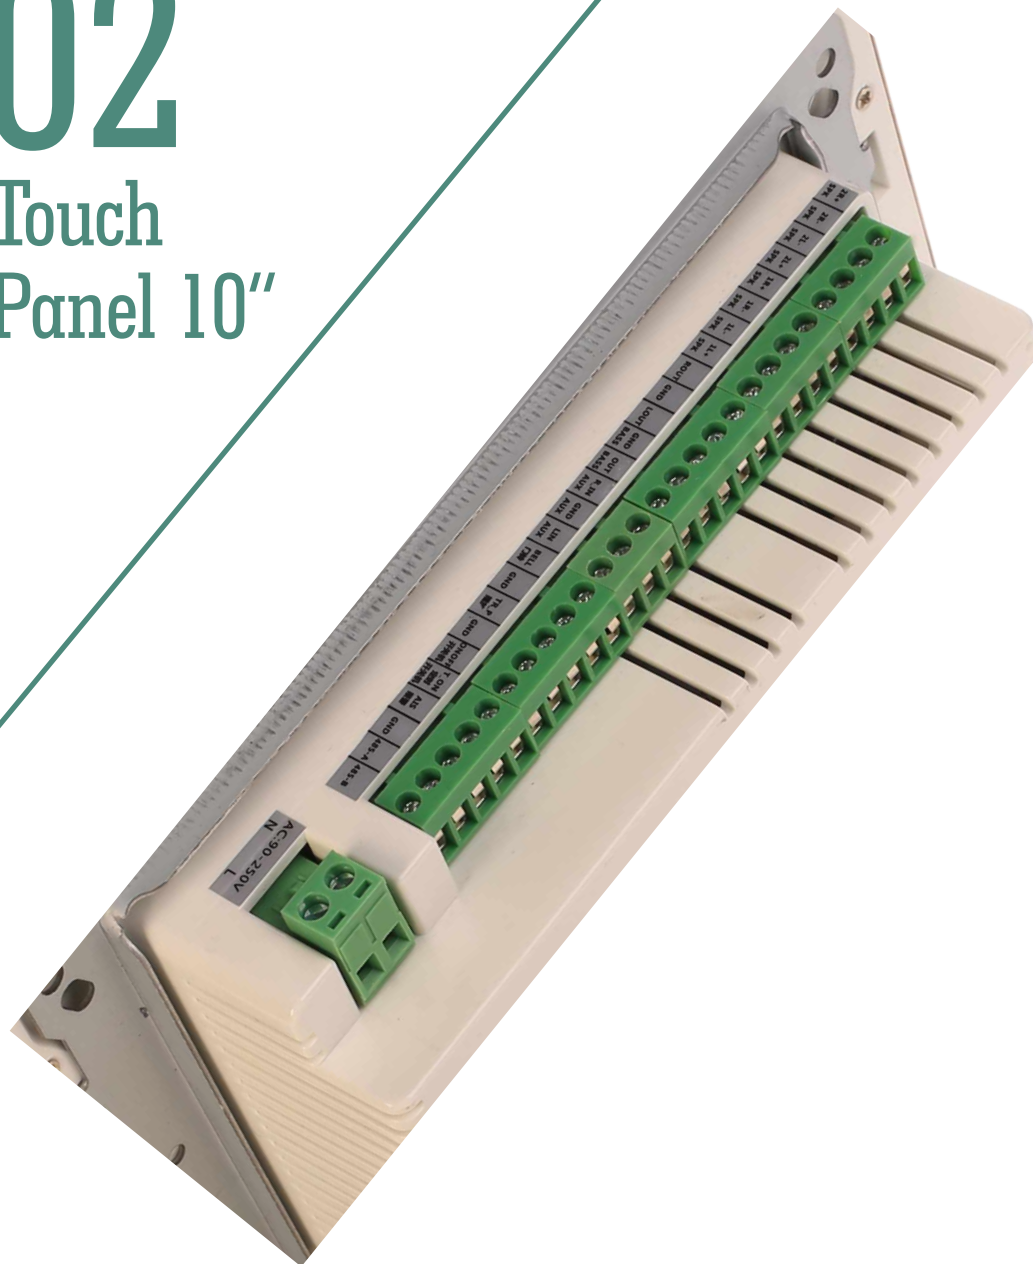

01 Touch Panel 10"

For a luxurious appearance and higher efficiency, the Smart Myer touch panels are designed in a way that they can be mounted on the wall and provide many facilities. You can install this touch panel to control all parts of your home through quick access. This device has an internal HiFi audio system to meet your need for a home audio system. It has an aux input/output (IO) and good internal amplifier to connect four speakers. Given the HDMI output, you can control and observe all parts of your home using a Smart Myer touch panel. This product can connect to the net through an RJ45 net cable or Wi-Fi, wirelessly. You can install radio or television apps on touch panel and use them without need to pay extra cost. The e-share can help you to play the audio files on your cellphone through the touch panel speakers and play the internal video files on your cellphone on its LCD screen or on TV by HDMI cable connection. You can use the internal memory of the device to save audio and video files. You can also set the Touch Panel to a digital photo frame at ideal time to review your memories. In case of need for more memory capacity, the device has Micro SD external memory card and a USB port to connect the memory and other devices with USB ports. For more convenience, the device has Bluetooth.

02

Touch Panel 10"

Speaker 30W +
Speaker 30W -

Speaker 30W +
Speaker 30W -

Speaker 30W +
Speaker 30W -

Speaker 30W +
Speaker 30W -

AUX ROUT

AUX GND

485 A

485 B

220VAC-N

220VAC-L

03

Touch Panel 10"

Wiring method for 10" touch panel

In the 10-inch model, you'll be able to send the touch panel display through the HDMI output on the TV or play songs from the speakers connected to it.

The 10-inch touch panel can be connected via Wi-Fi or through a network cable.