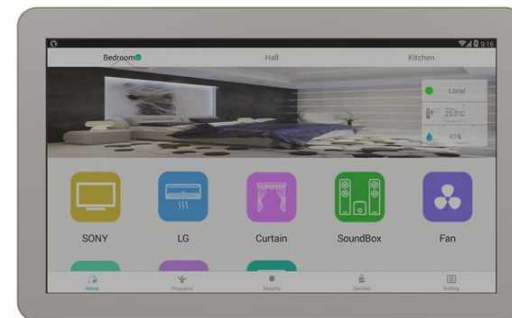

01 Touch Panel 10"

For a luxurious appearance and higher efficiency, the Smart Myer touch panels are designed in a way that they can be mounted on the wall and provide many facilities. You can install this touch panel to control all parts of your home through quick access. This device has an internal HiFi audio system to meet your need for a home audio system. It has an aux input/output (IO) and good internal amplifier to connect four speakers. Given the HDMI output, you can control and observe all parts of your home using a Smart Myer touch panel. This product can connect to the net through an RJ45 net cable or Wi-Fi, wirelessly. You can install radio or television apps on touch panel and use them without need to pay extra cost. The e-share can help you to play the audio files on your cellphone through the touch panel speakers and play the internal video files on your cellphone on its LCD screen or on TV by HDMI cable connection. You can use the internal memory of the device to save audio and video files. You can also set the Touch Panel to a digital photo frame at ideal time to review your memories. In case of need for more memory capacity, the device has Micro SD external memory card and a USB port to connect the memory and other devices with USB ports. For more convenience, the device has Bluetooth.

02

Touch Panel 10"

Speaker 30W +
Speaker 30W -

Speaker 30W +
Speaker 30W -

Speaker 30W +
Speaker 30W -

Speaker 30W +
Speaker 30W -

AUX ROUT

AUX GND

485 A

485 B

220VAC-N

220VAC-L

03

Touch Panel 10"

Wiring method for 10" touch panel

In the 10-inch model, you'll be able to send the touch panel display through the HDMI output on the TV or play songs from the speakers connected to it.

The 10-inch touch panel can be connected via Wi-Fi or through a network cable.